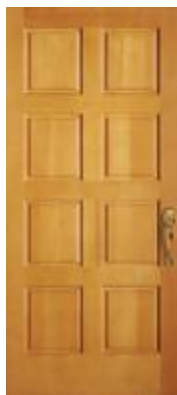

7134
6'8"
1-7/16" DHRP
3/4" Clear IG

7344
6'8"
1-7/16" DHRP

7130
6'8"
1-7/16" DHRP

2134
6'8"
3/4" or 1-1/4" DHRP
1/8" Clear SG

2010
6'8"
3/4" DHRP
1-3/4" DHRP

2044
6'8", 8'0"
3/4" DHRP

2045
6'8"
3/4" DHRP
1/8" Clear SG

2130
6'8", 8'0"
3/4" DHRP

2132
6'8"
3/4" or 1-1/4" DHRP
3/4" DHRP
1/8" Clear SG

1 AVAILABLE IN NORTHERN CALIFORNIA THROUGH OUR SACRAMENTO BRANCH
2 AVAILABLE IN SOUTHERN CALIFORNIA AND ARIZONA THROUGH OUR RIALTO/PHOENIX BRANCHES

RIALTO, CA
(909) 879-8730

SACRAMENTO, CA
(916) 379-4200

PHOENIX, AZ
(855) 879-8880

20-MINUTE FIRE-RATED DOORS

In Douglas Fir. All In Stock Fire Doors are 1-3/4" thick

9244
6'8"
20-Minute Fire Door
1-7/8" DHRP **1**